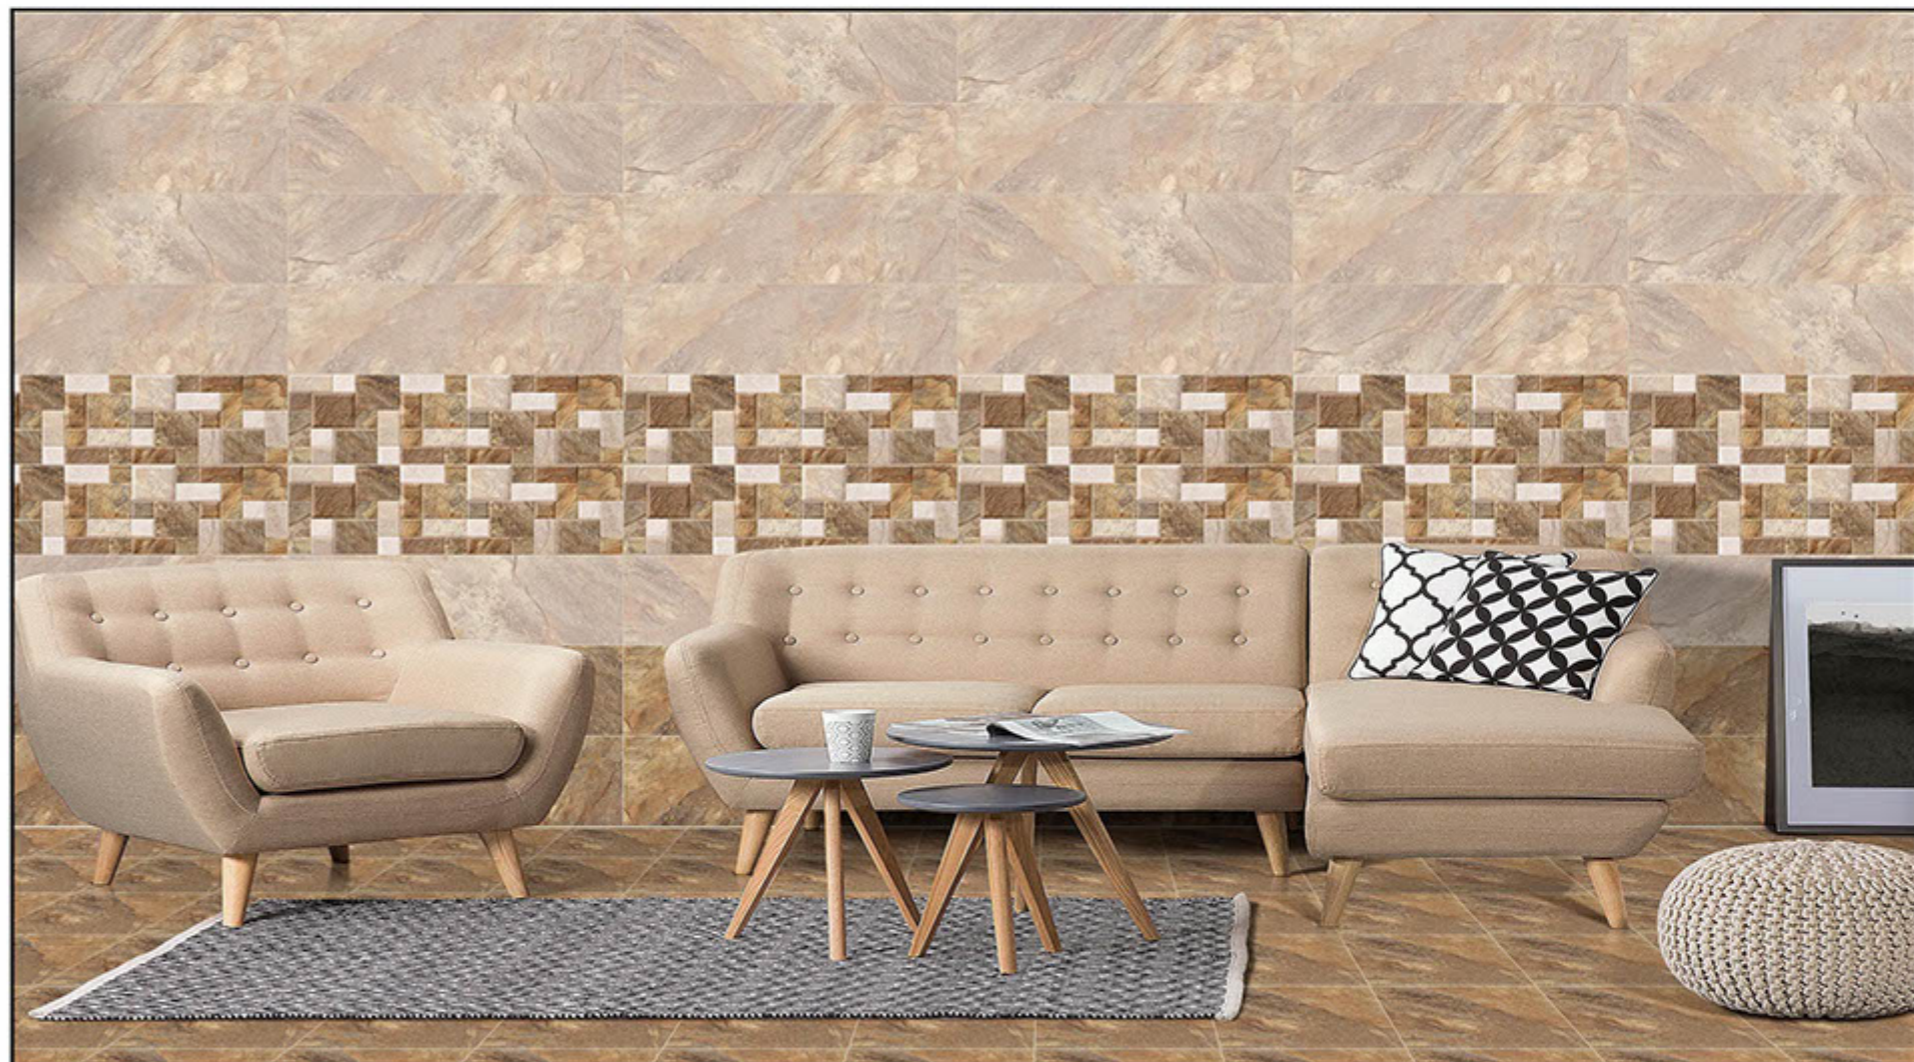

WALL
APPLICATION

HD DIGITAL
PRINTING

RANDOM
EFFECTS

MATT

750x250 mm
DIGITAL WALL TILES