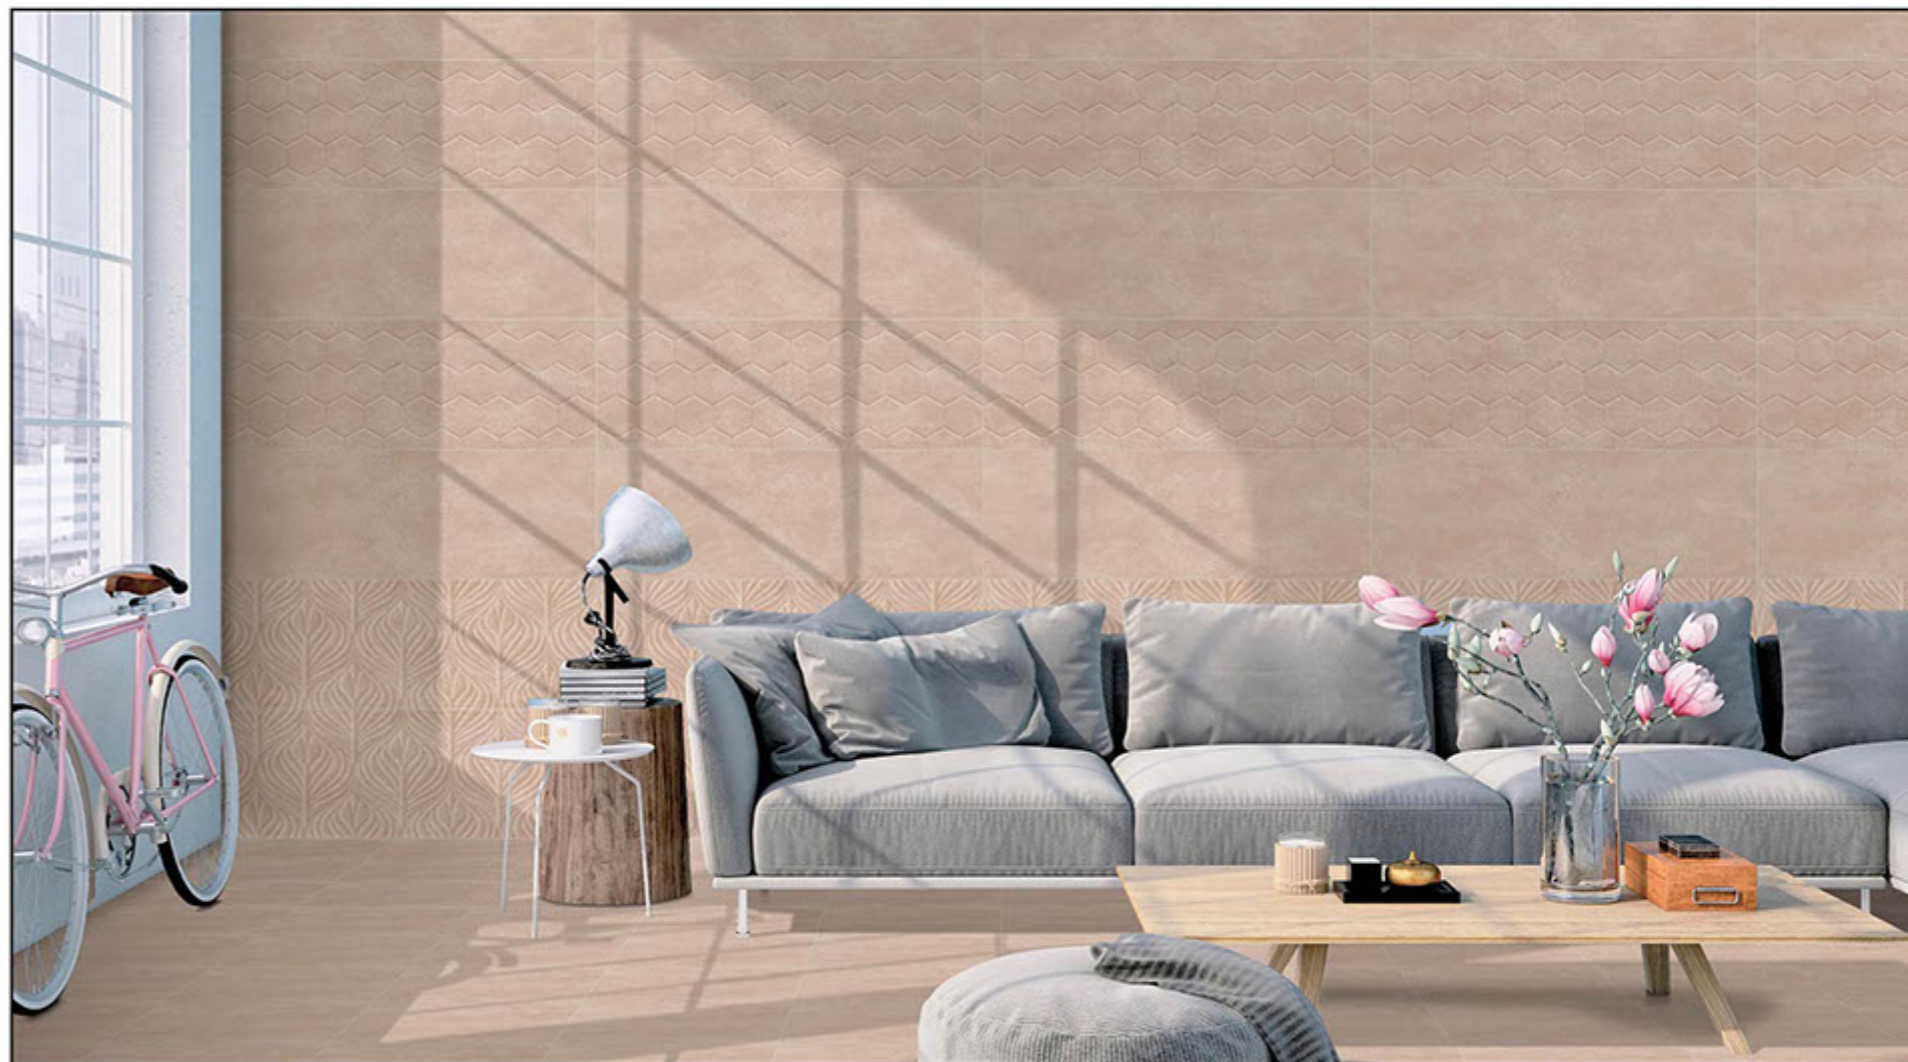

8084 D

750x250 mm
DIGITAL WALL TILES

8086 L

8086 HL1

8086 HL2

WALL
APPLICATION

HD DIGITAL
PRINTING

RANDOM
EFFECTS