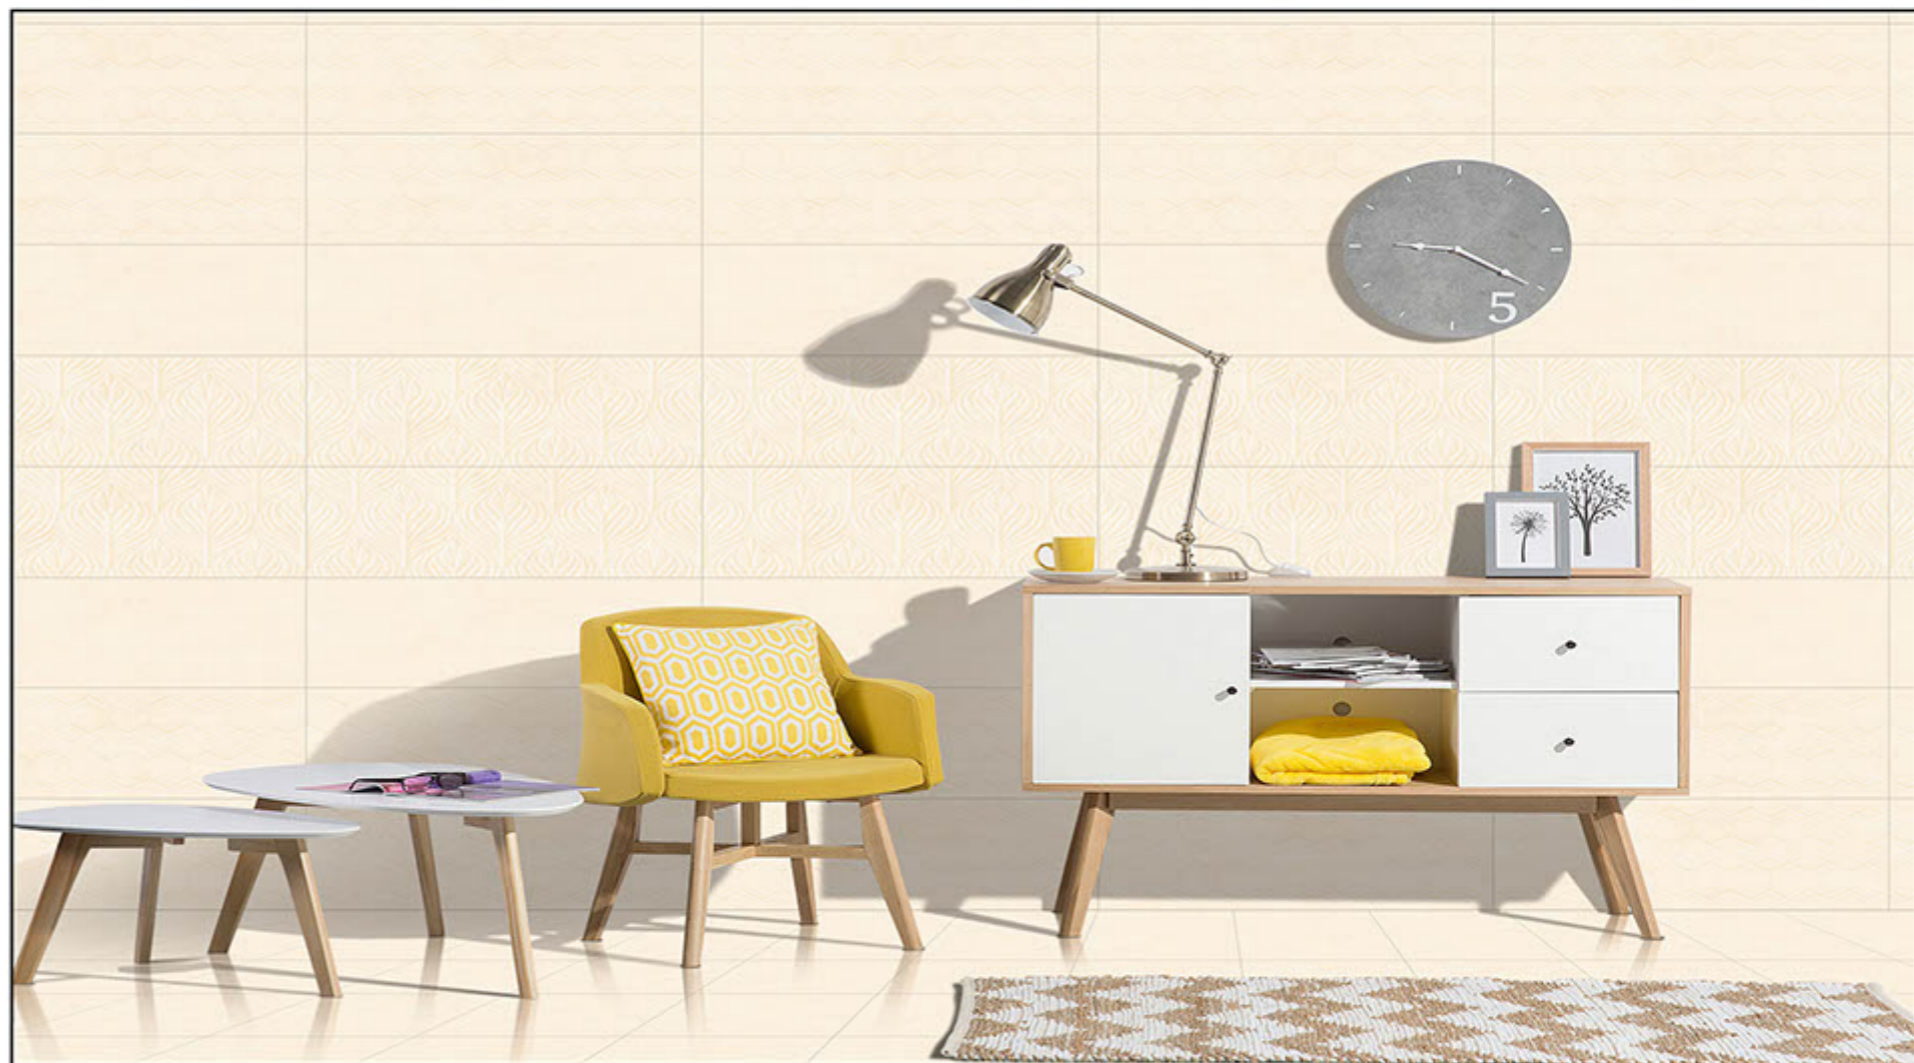

WALL
APPLICATION

HD DIGITAL
PRINTING

RANDOM
EFFECTS

MATT

750x250 mm DIGITAL WALL TILES

8087 L

8087 HL1

8087 HL2