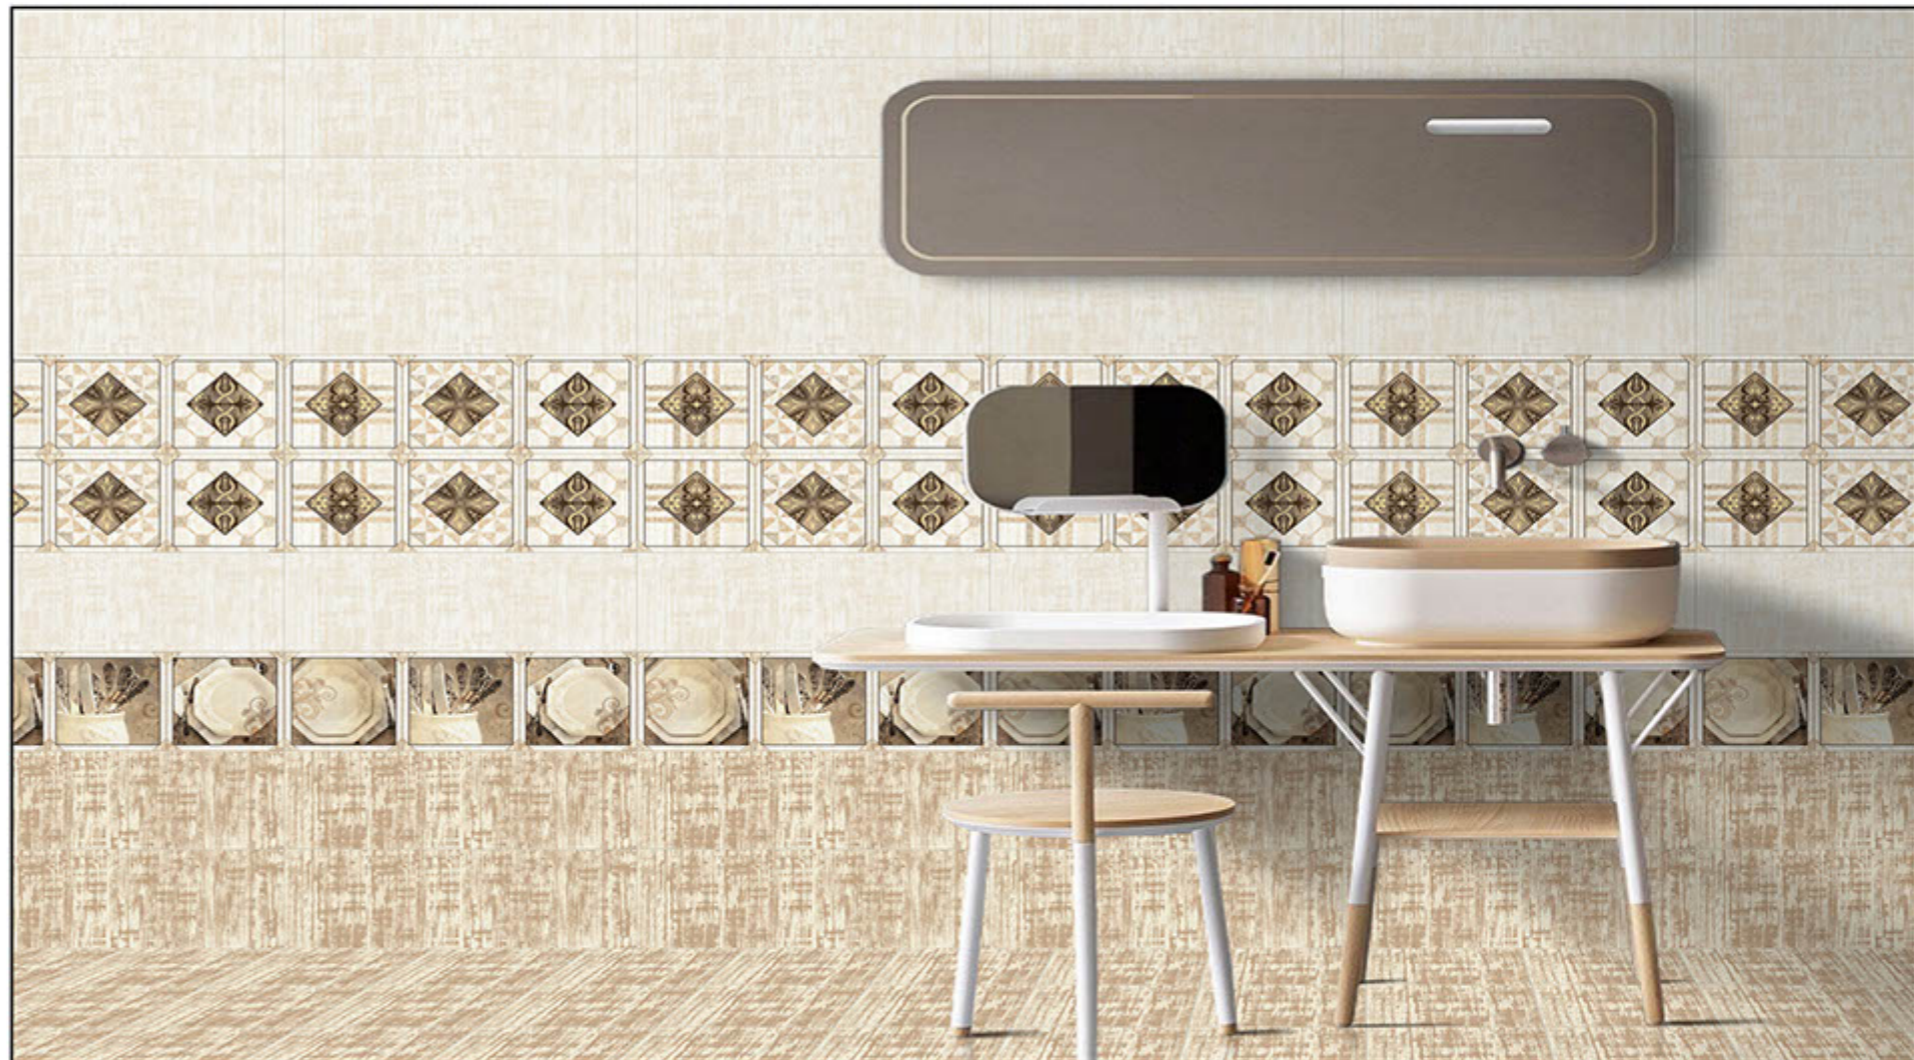

8038 HL1

8038 HL2

8038 D

WALL
APPLICATION

HD DIGITAL
PRINTING

RANDOM
EFFECTS

MATT

750x250 mm
DIGITAL WALL TILES