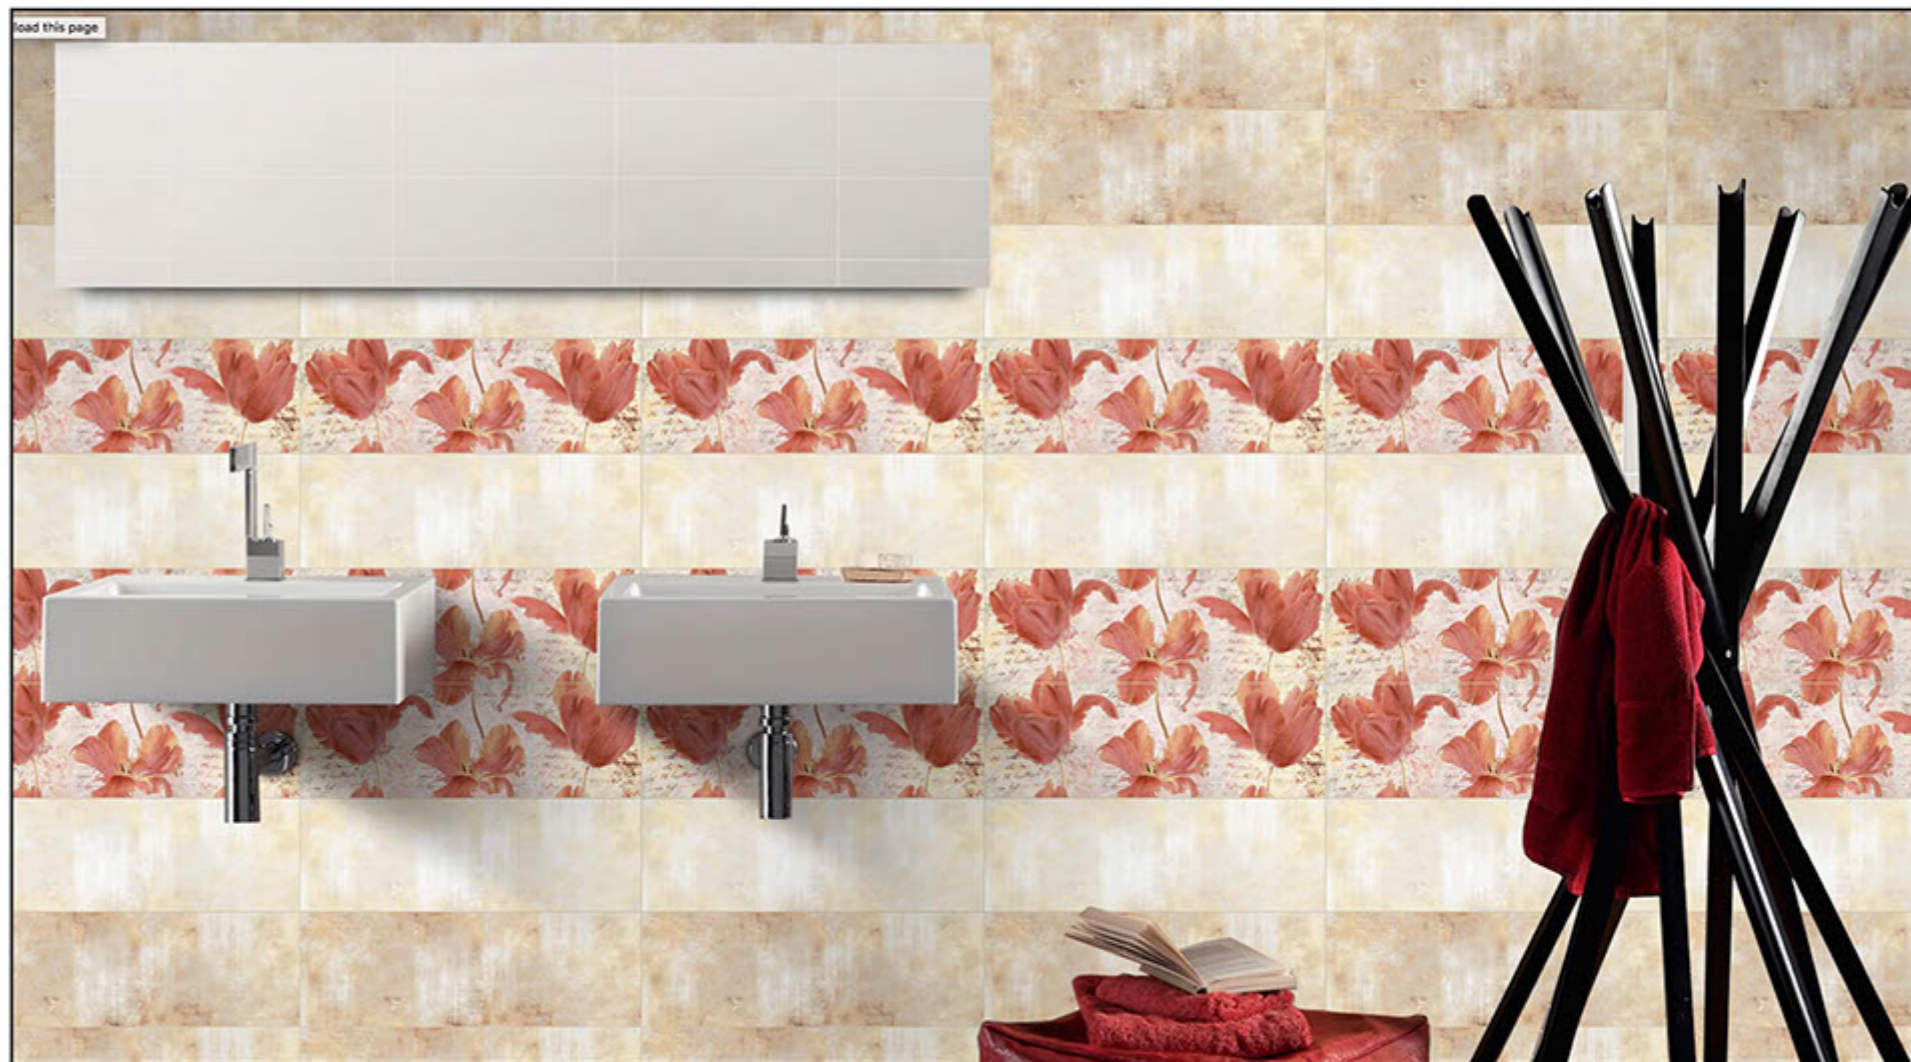

8017 L

8017 HL

8017 D

750x250 mm
DIGITAL WALL TILES

8019 L

8019 HL

8019 D

WALL APPLICATION | HD DIGITAL PRINTING | RANDOM EFFECTS | GLOSSY