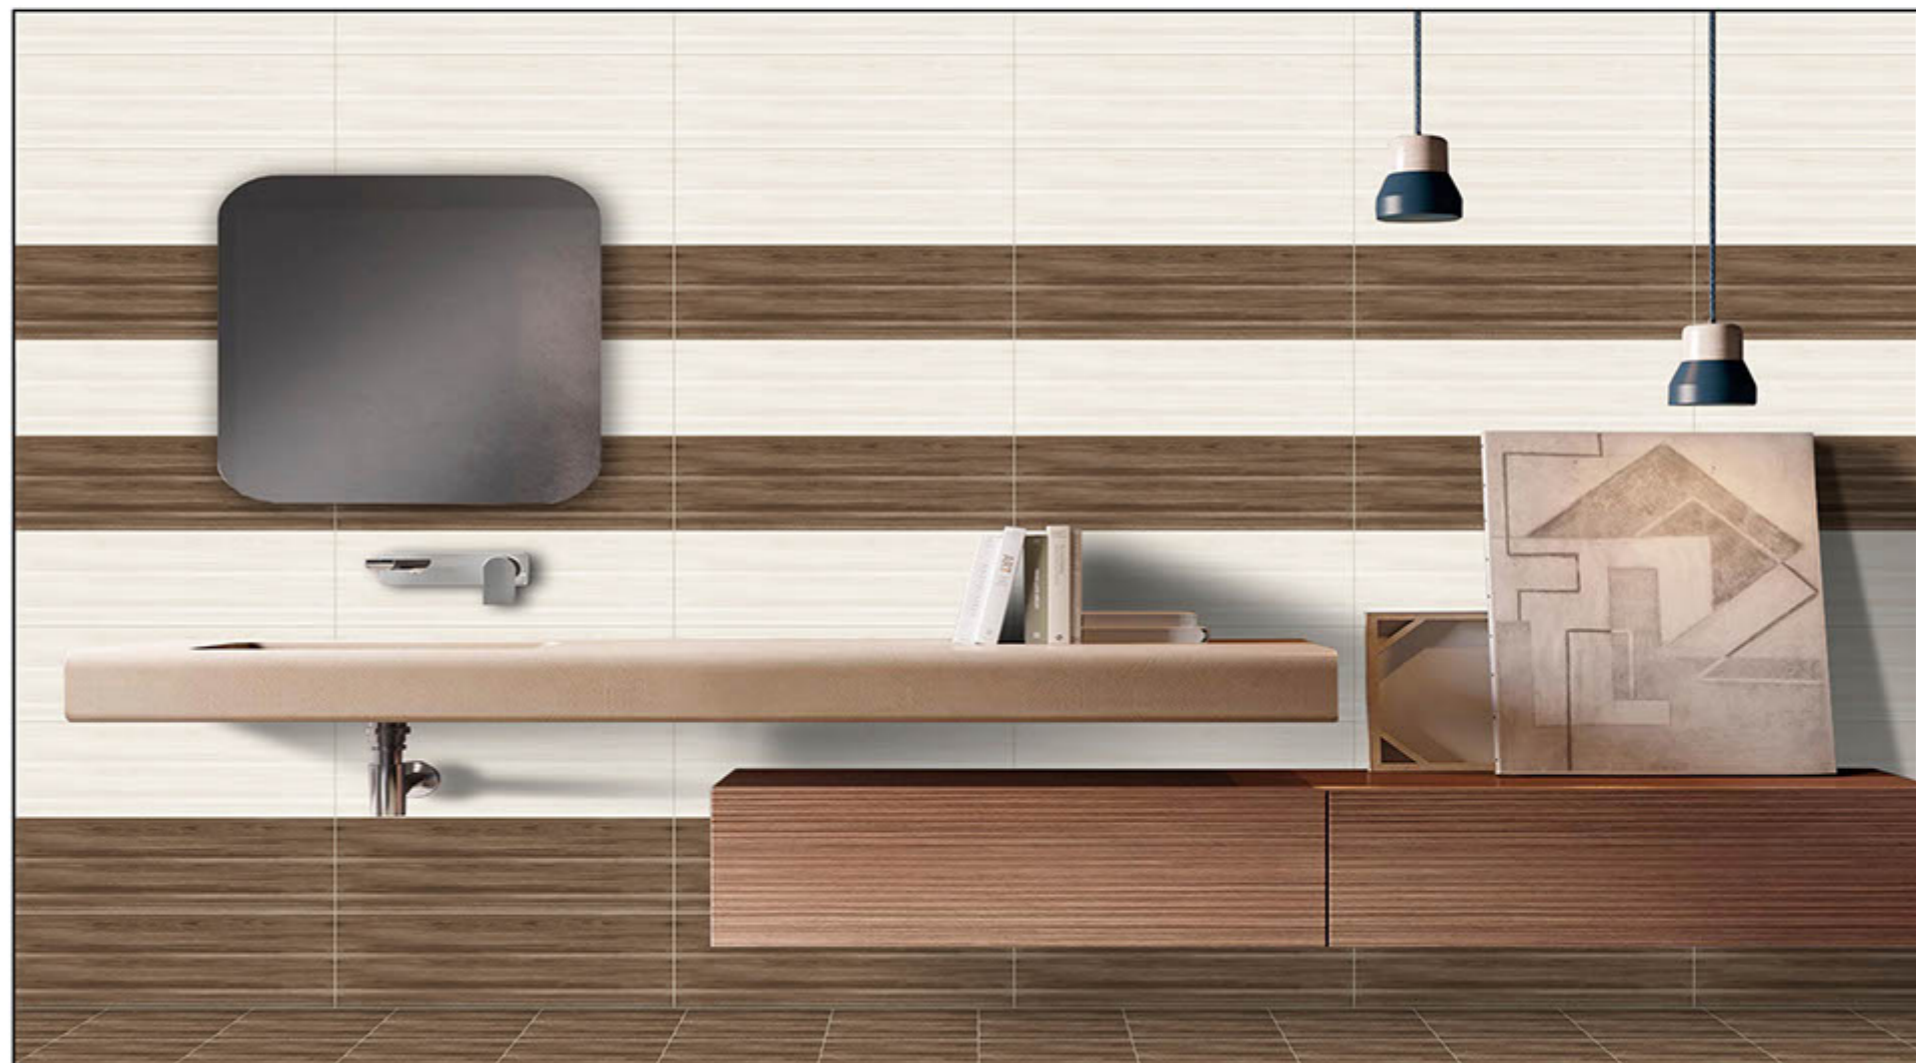

HD DIGITAL
PRINTING

RANDOM
EFFECTS

MATT

750x250 mm
DIGITAL WALL TILES

8057 L

8057 HL1

WALL
APPLICATION

HD DIGITAL
PRINTING