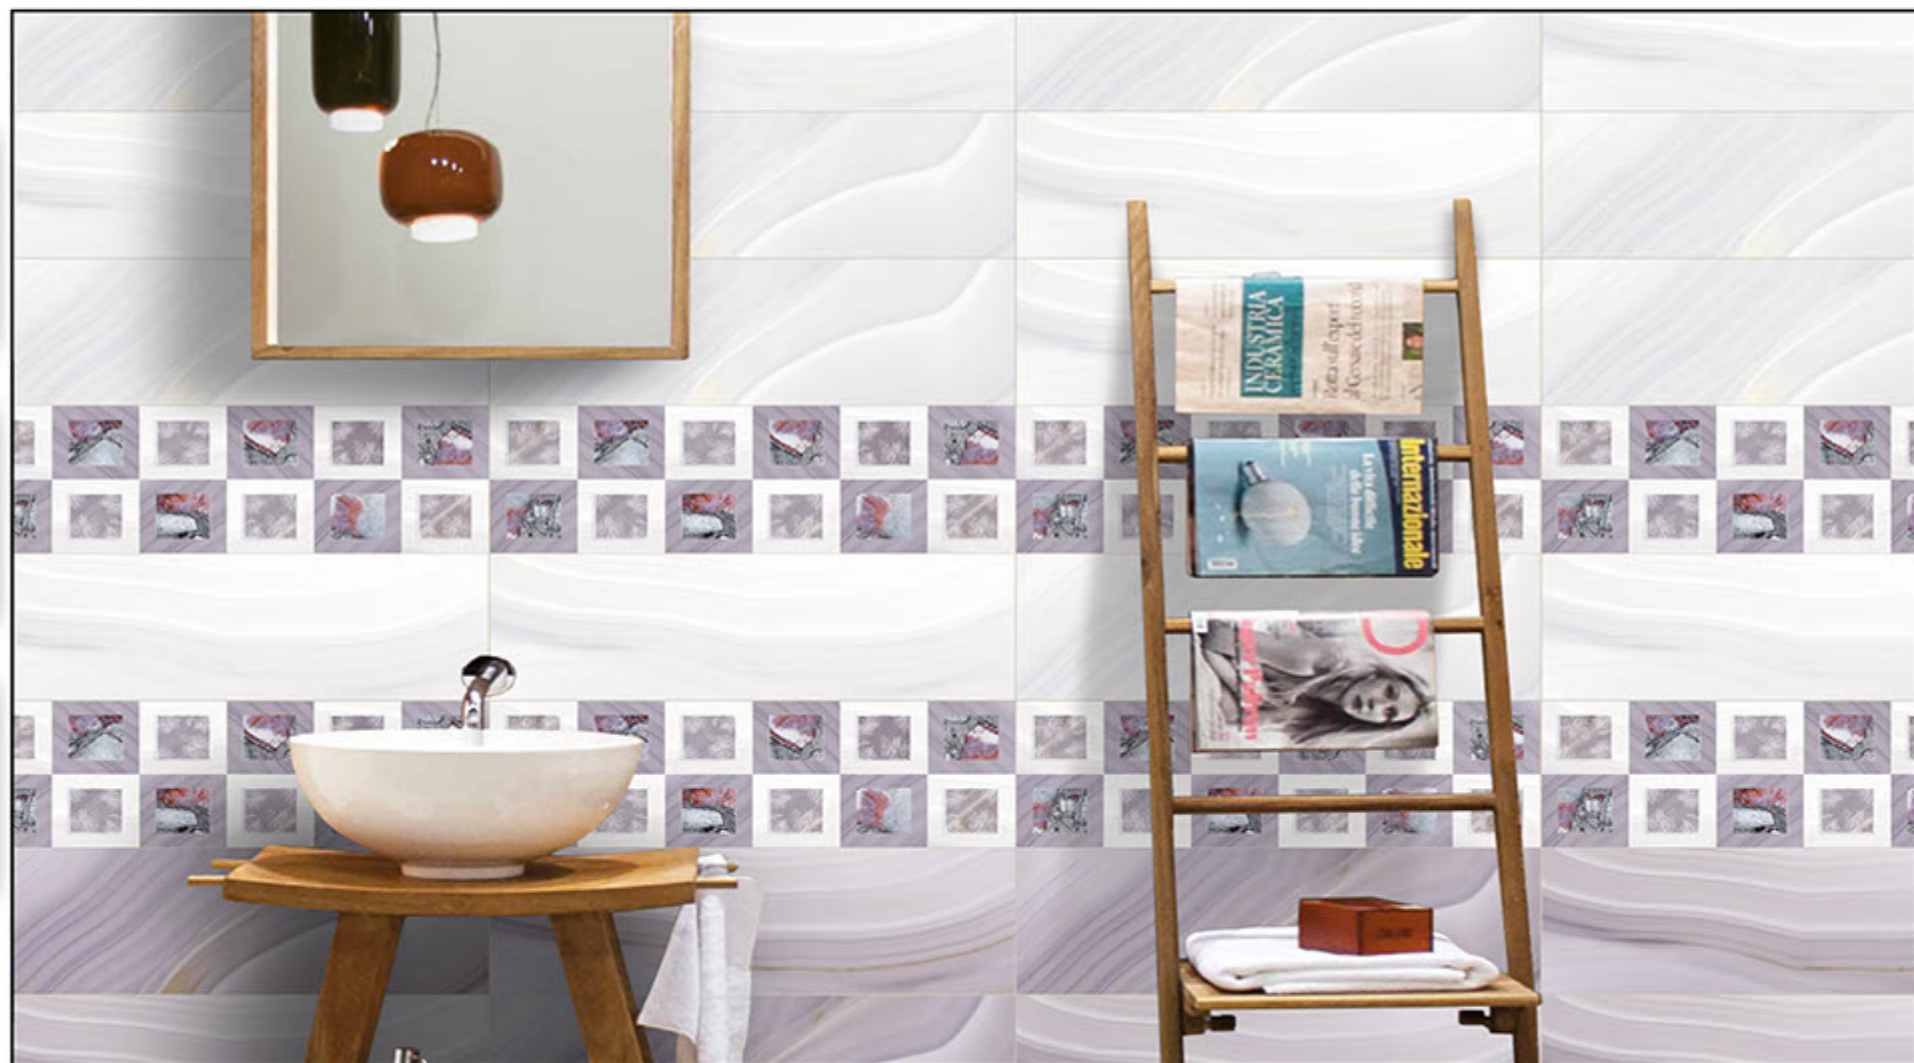

WALL
APPLICATION

HD DIGITAL
PRINTING

RANDOM
EFFECTS

MATT

750x250 mm DIGITAL WALL TILES