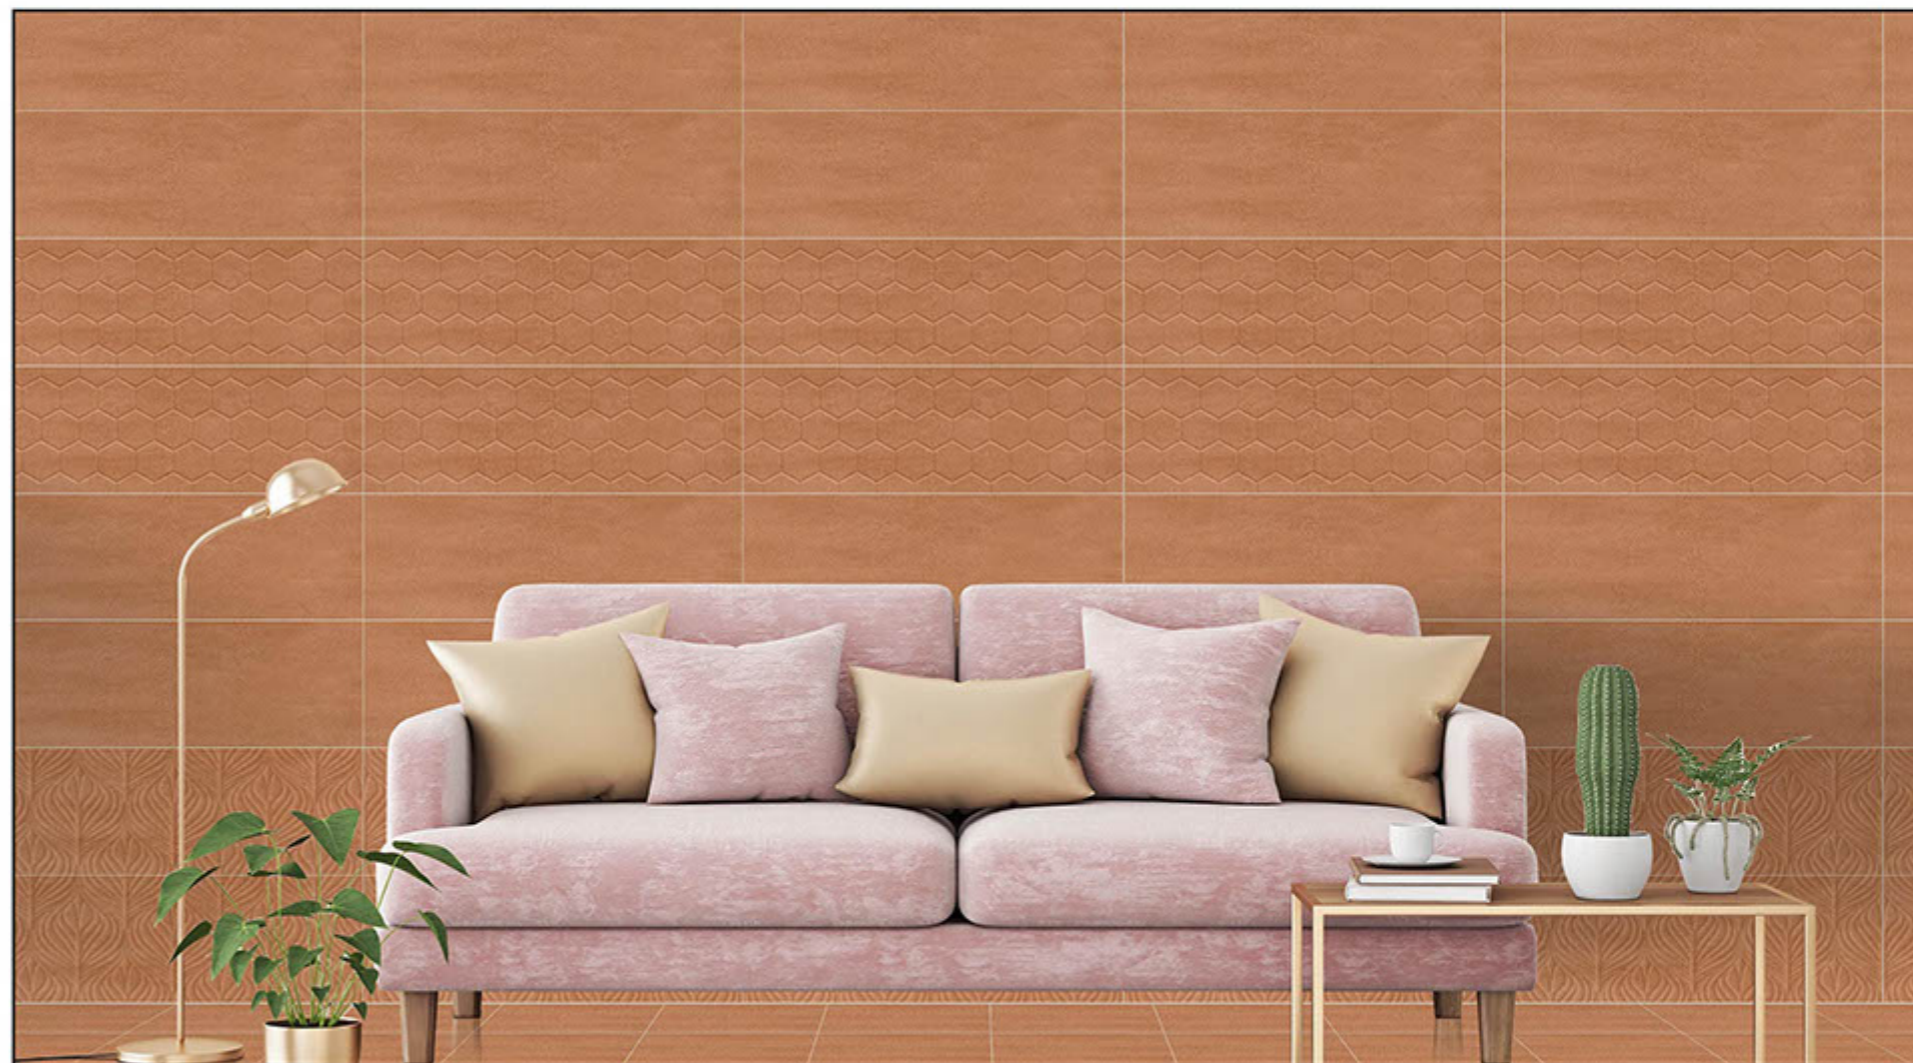

MATT

750x250 mm DIGITAL WALL TILES

8089 L

8089 HL1

8089 HL2

WALL
APPLICATION

HD DIGITAL
PRINTING

RANDOM
EFFECTS