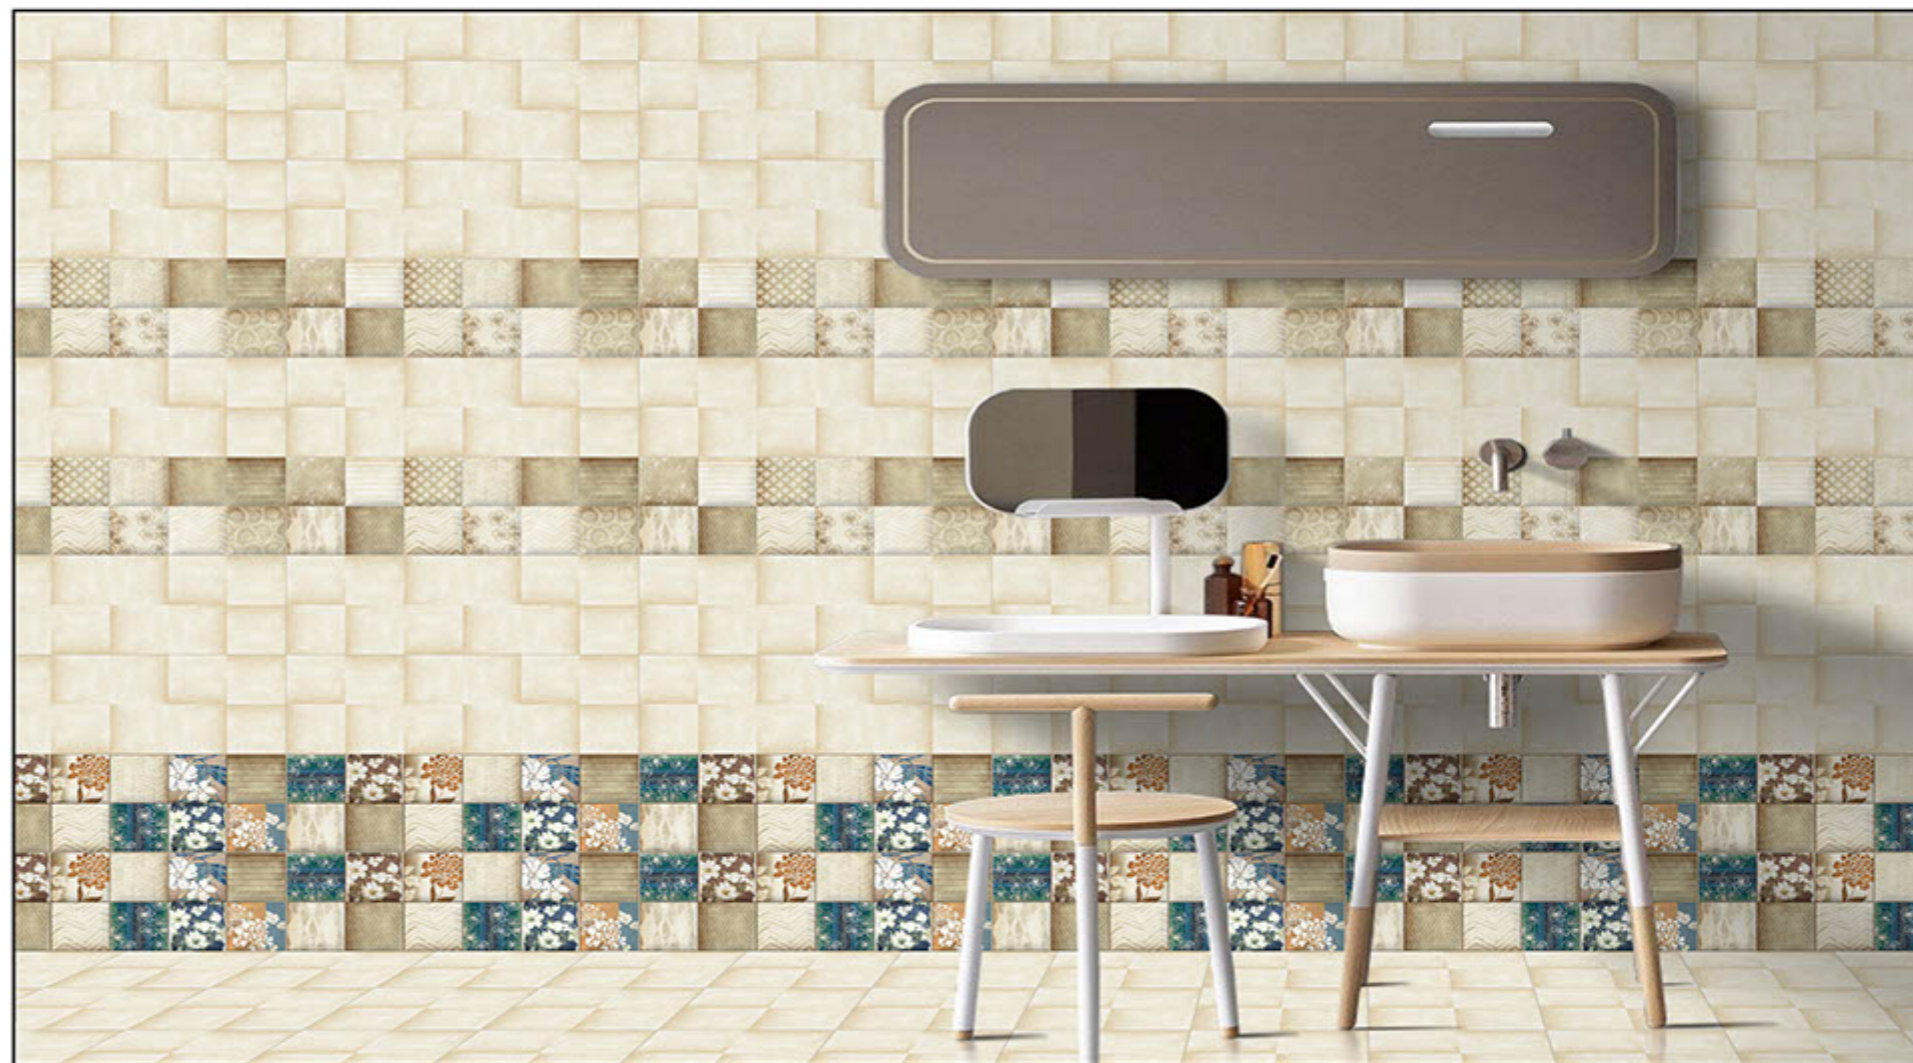

750x250 mm
DIGITAL WALL TILES

8075 L

8075 HL1

8075 HL2

- WALL APPLICATION
- HD DIGITAL PRINTING
- RANDOM EFFECTS
- MATT

750x250 mm DIGITAL WALL TILES

8076 L

8076 HL1