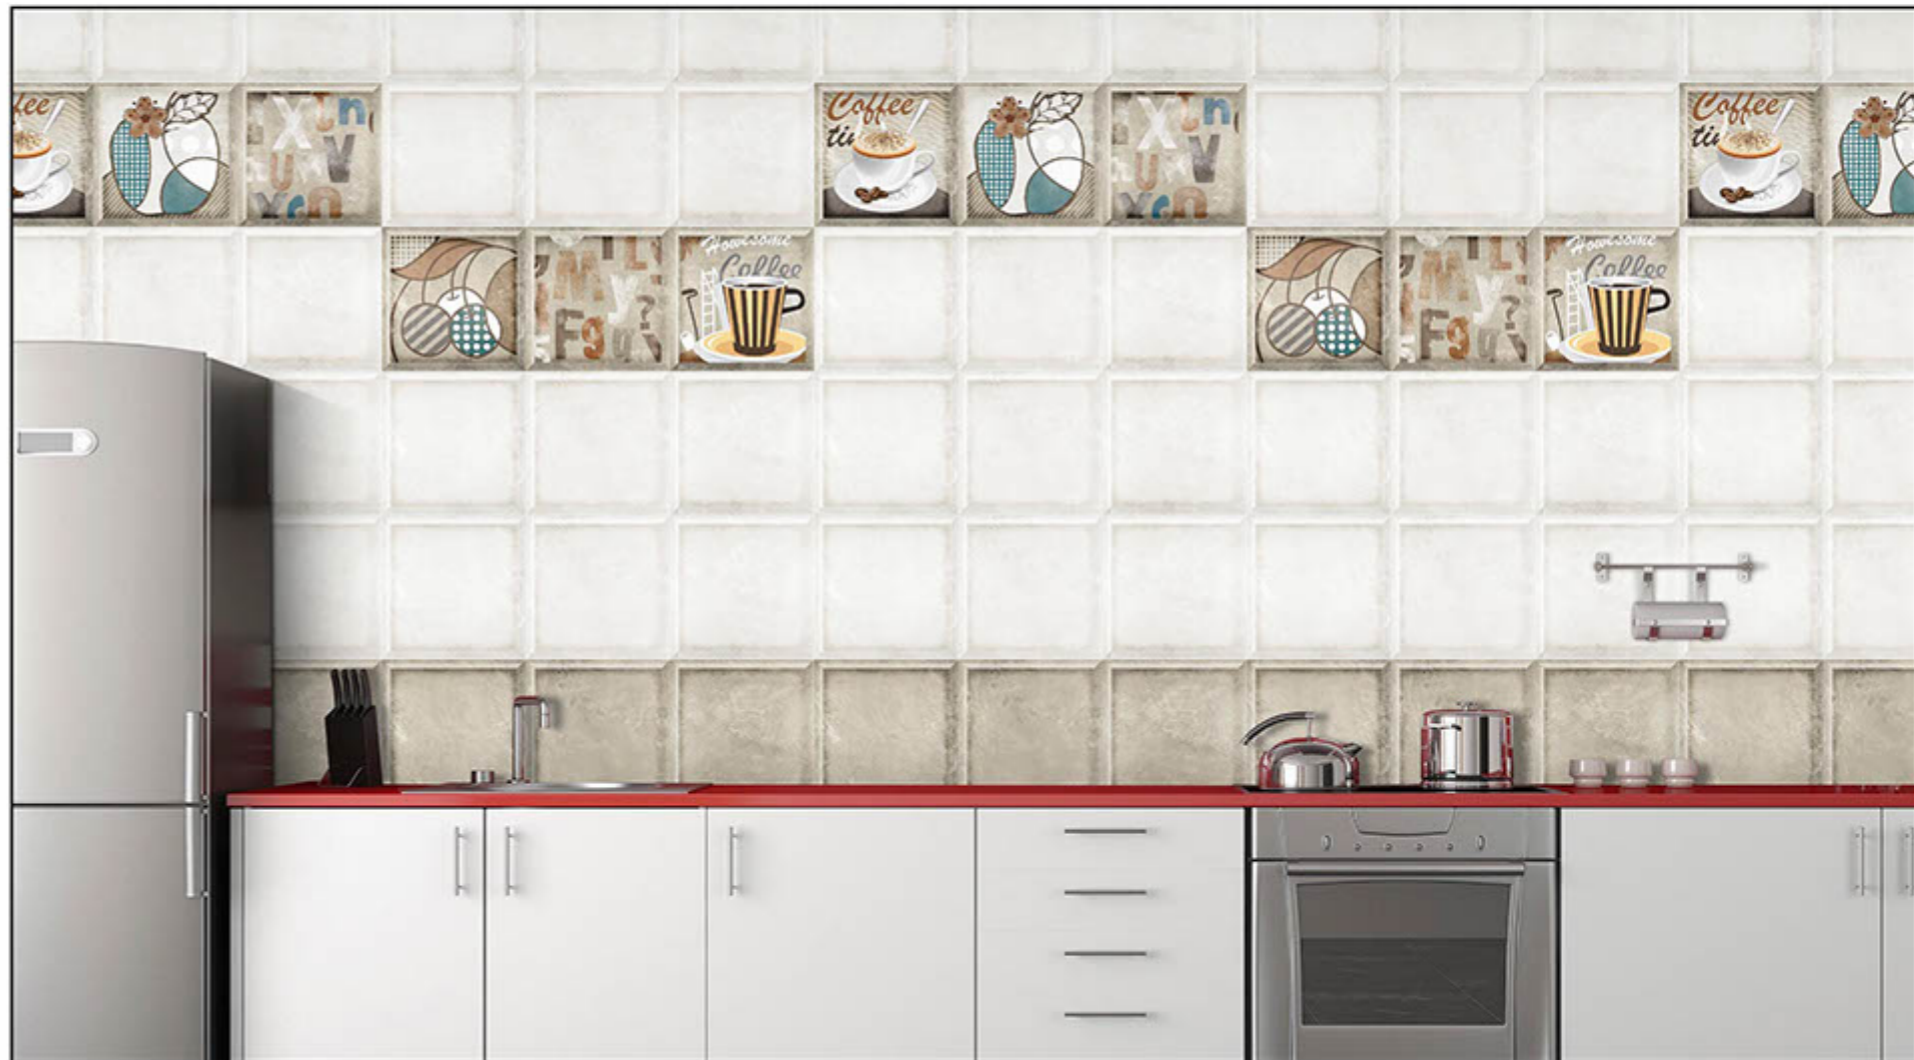

WALL APPLICATION | HD DIGITAL PRINTING | RANDOM EFFECTS | GLOSSY

750x250 mm
DIGITAL WALL TILES

8003 L

8003 HL1

8003 HL2

8003 D

WALL
APPLICATION

HD DIGITAL
PRINTING