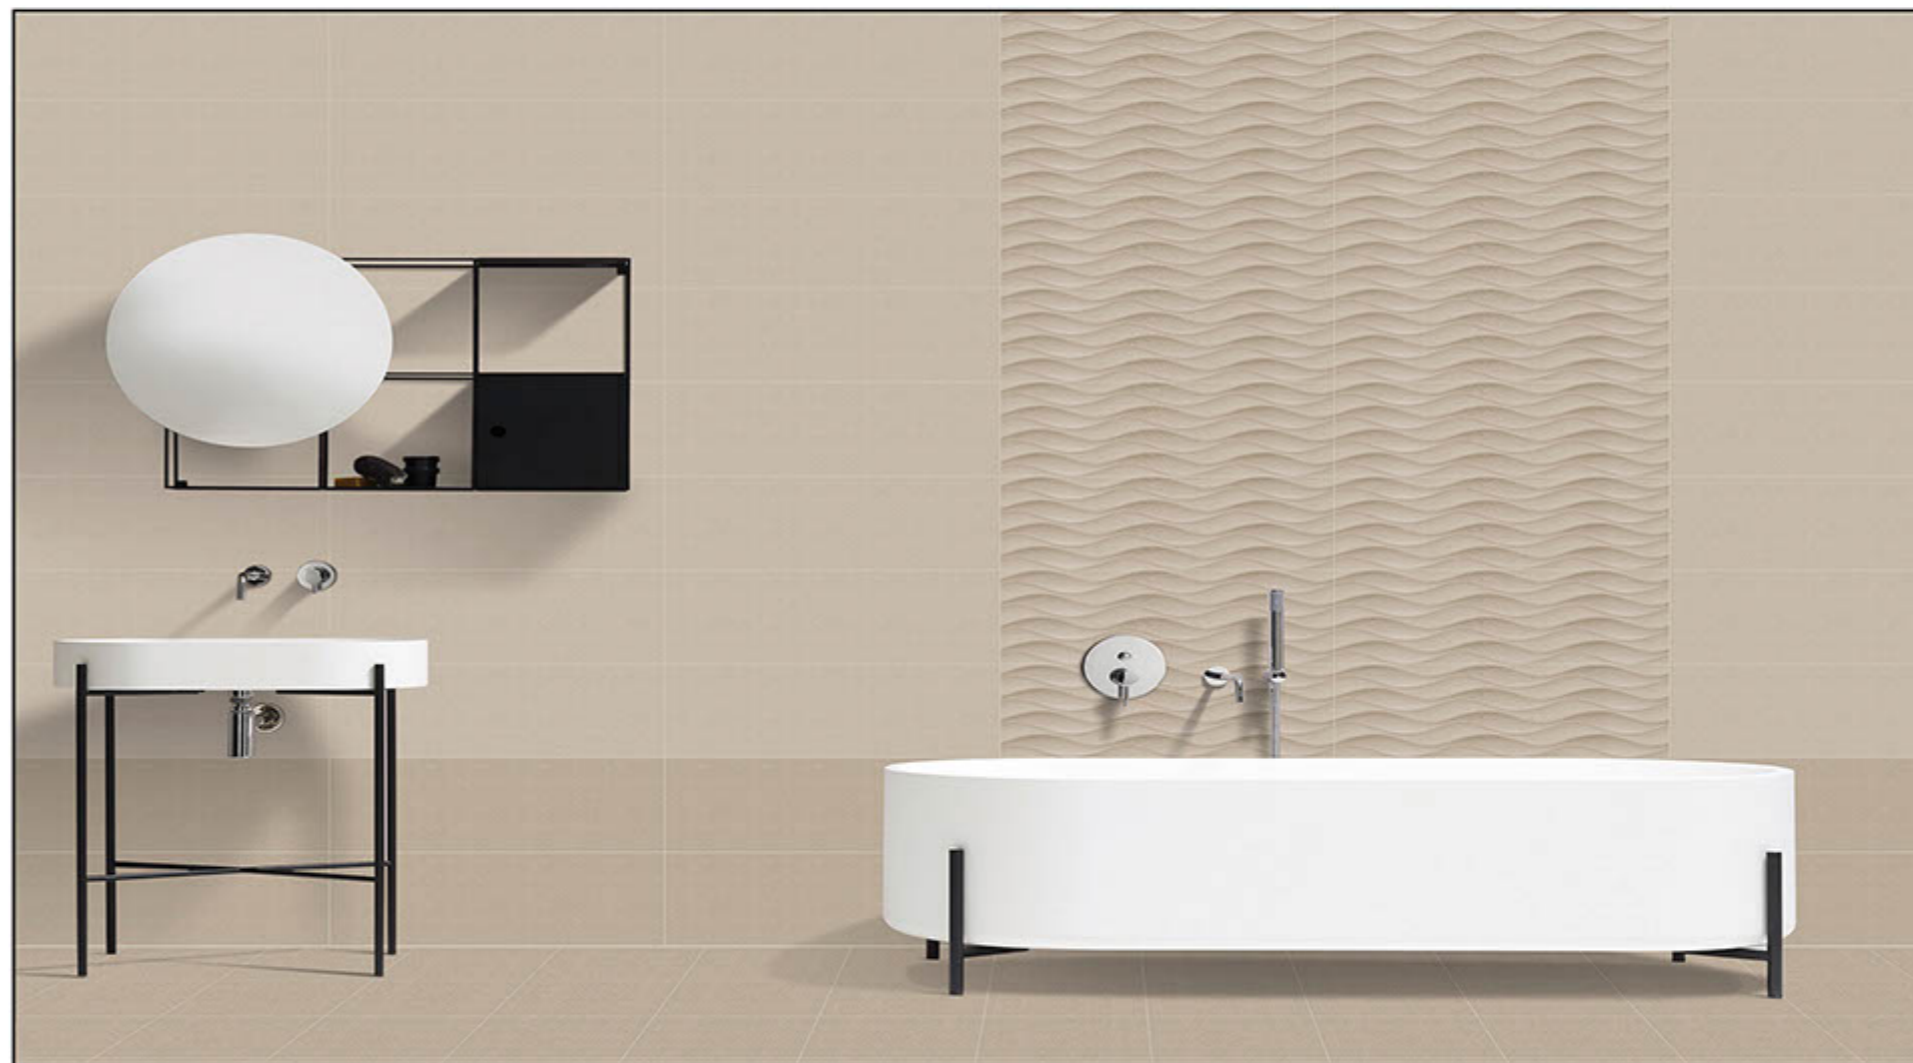

WALL
APPLICATION

HD DIGITAL
PRINTING

RANDOM
EFFECTS

MATT

750x250 mm DIGITAL WALL TILES