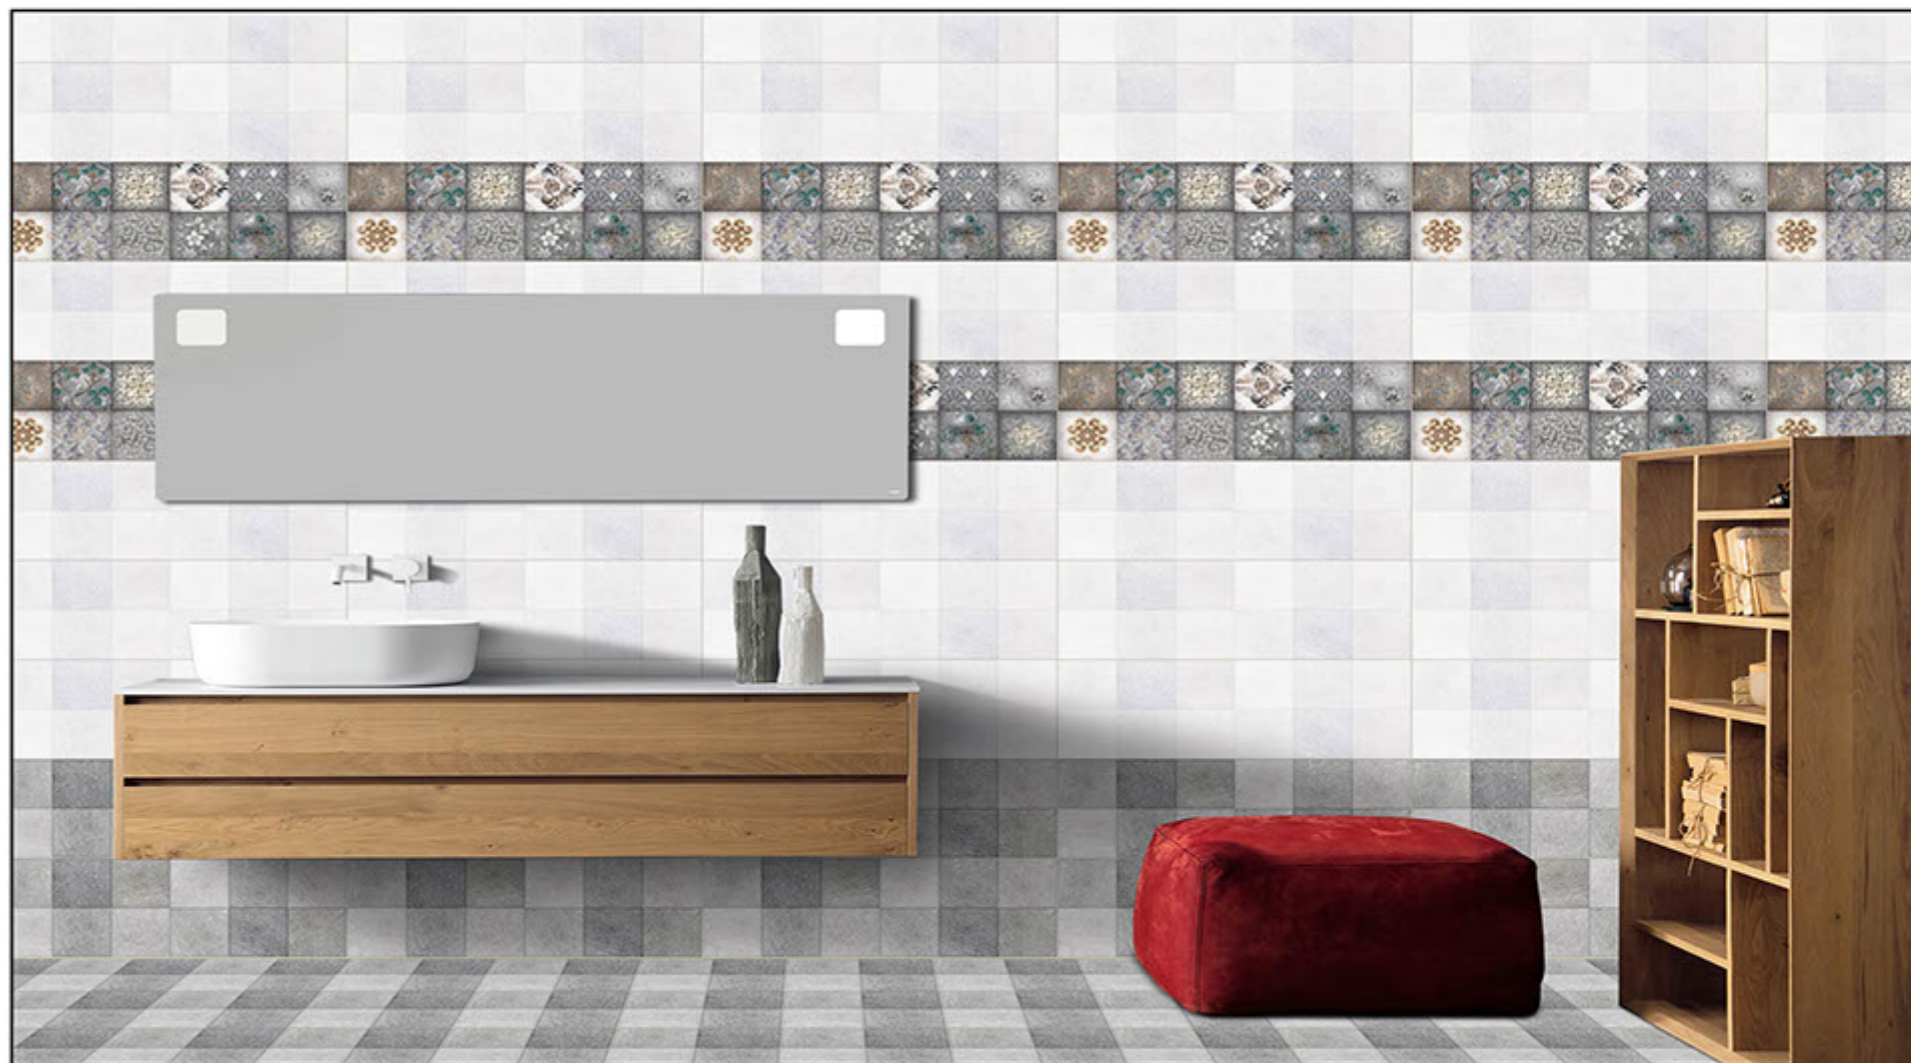

WALL
APPLICATION

HD DIGITAL
PRINTING

RANDOM
EFFECTS

MATT

750x250 mm
DIGITAL WALL TILES

8078 L

8078 HL1

8078 D